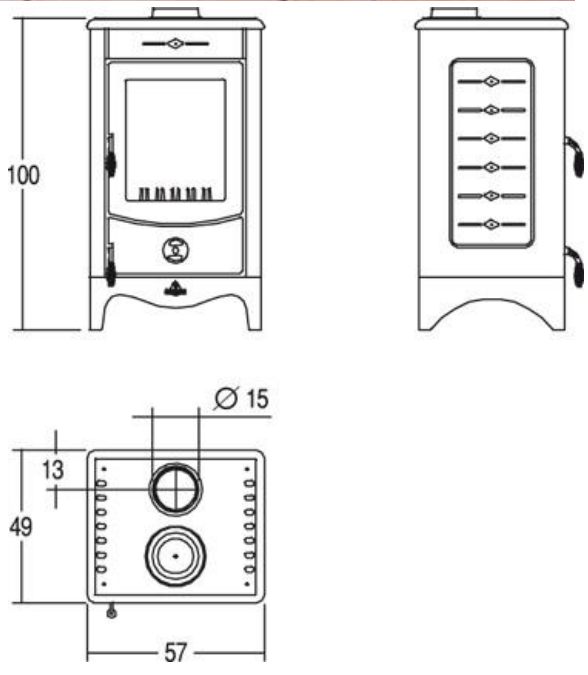

# Silvia

Wood-burning stove  
Cladding: majolica  
Top: cast iron

Dimensions (WxDxH) cm: 57 x 49 x 100  
Cladding: majolica  
Top: cast iron  
Stove interior: steel  
Primary and secondary air: adjustable  
Firebox and baffle plate: cast iron  
Fire pit: cast iron  
Heating: natural convection and radiant heat  
Flue outlet cm ø: 15  
Ash drawer: removable  
Door: cast iron with automatic lock

Ceramic glass: resistant up to 750° C self-cleaning  
Door handle: chrome with spring knob  
Stainless steel oven (WxDxH) cm:  
Room heating capacity (min-max) m<sup>3</sup>: 135 - 230  
Fresh air intake (min useful sect.) cm<sup>2</sup>: 100  
Thermal efficiency %: 78,2  
Nominal thermal output kW: 8,0  
Consumption at rated heat output Kg/h: 2,5  
Total weight Kg: 170